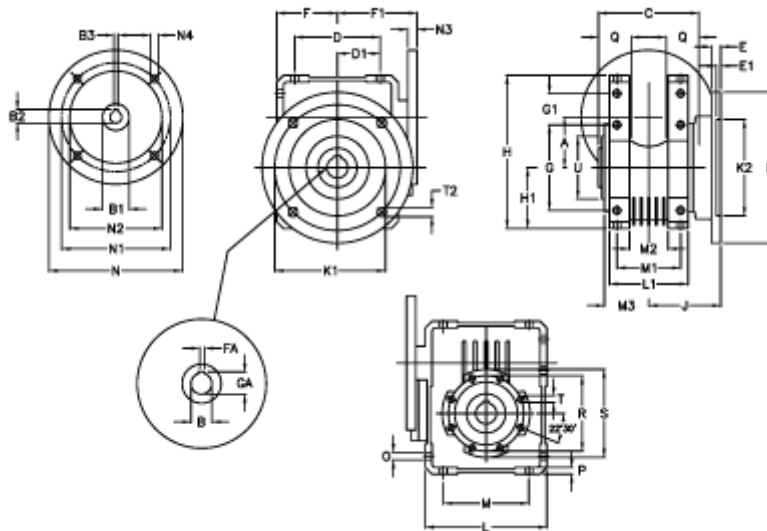

Article number: 392207506053036

Description: Worm Gear with Torque Limiter
W75 L2-UFC-60-P80B5

Measures

A = 75.00	E = 12	H = 220.5	M = 126	N4 = 11,5	U = 90
B = 30	E1 = 5	H1 = 87.0	M1 = 82	O = 10.5	
B1 E7 = 19	F = 87	J = 85.0	M2 = 44	P = 9	
B2 = 21.8	F1 = 112	K = 200	M3 = 58.5	Q = 40	
B3 H9 = 6	FA = 8	K1 = 165	N = 200	R = 110	
C = 127	G = 126	K2 = 130	N1 = 165	S = 125	
D = 109.5	G1 = 46.5	L = 174	N2 = 130	T = M8x14	
D1 = 46.5	GA = 33.3	L1 = 104	N3 = 12.0	T2 = 12.5	